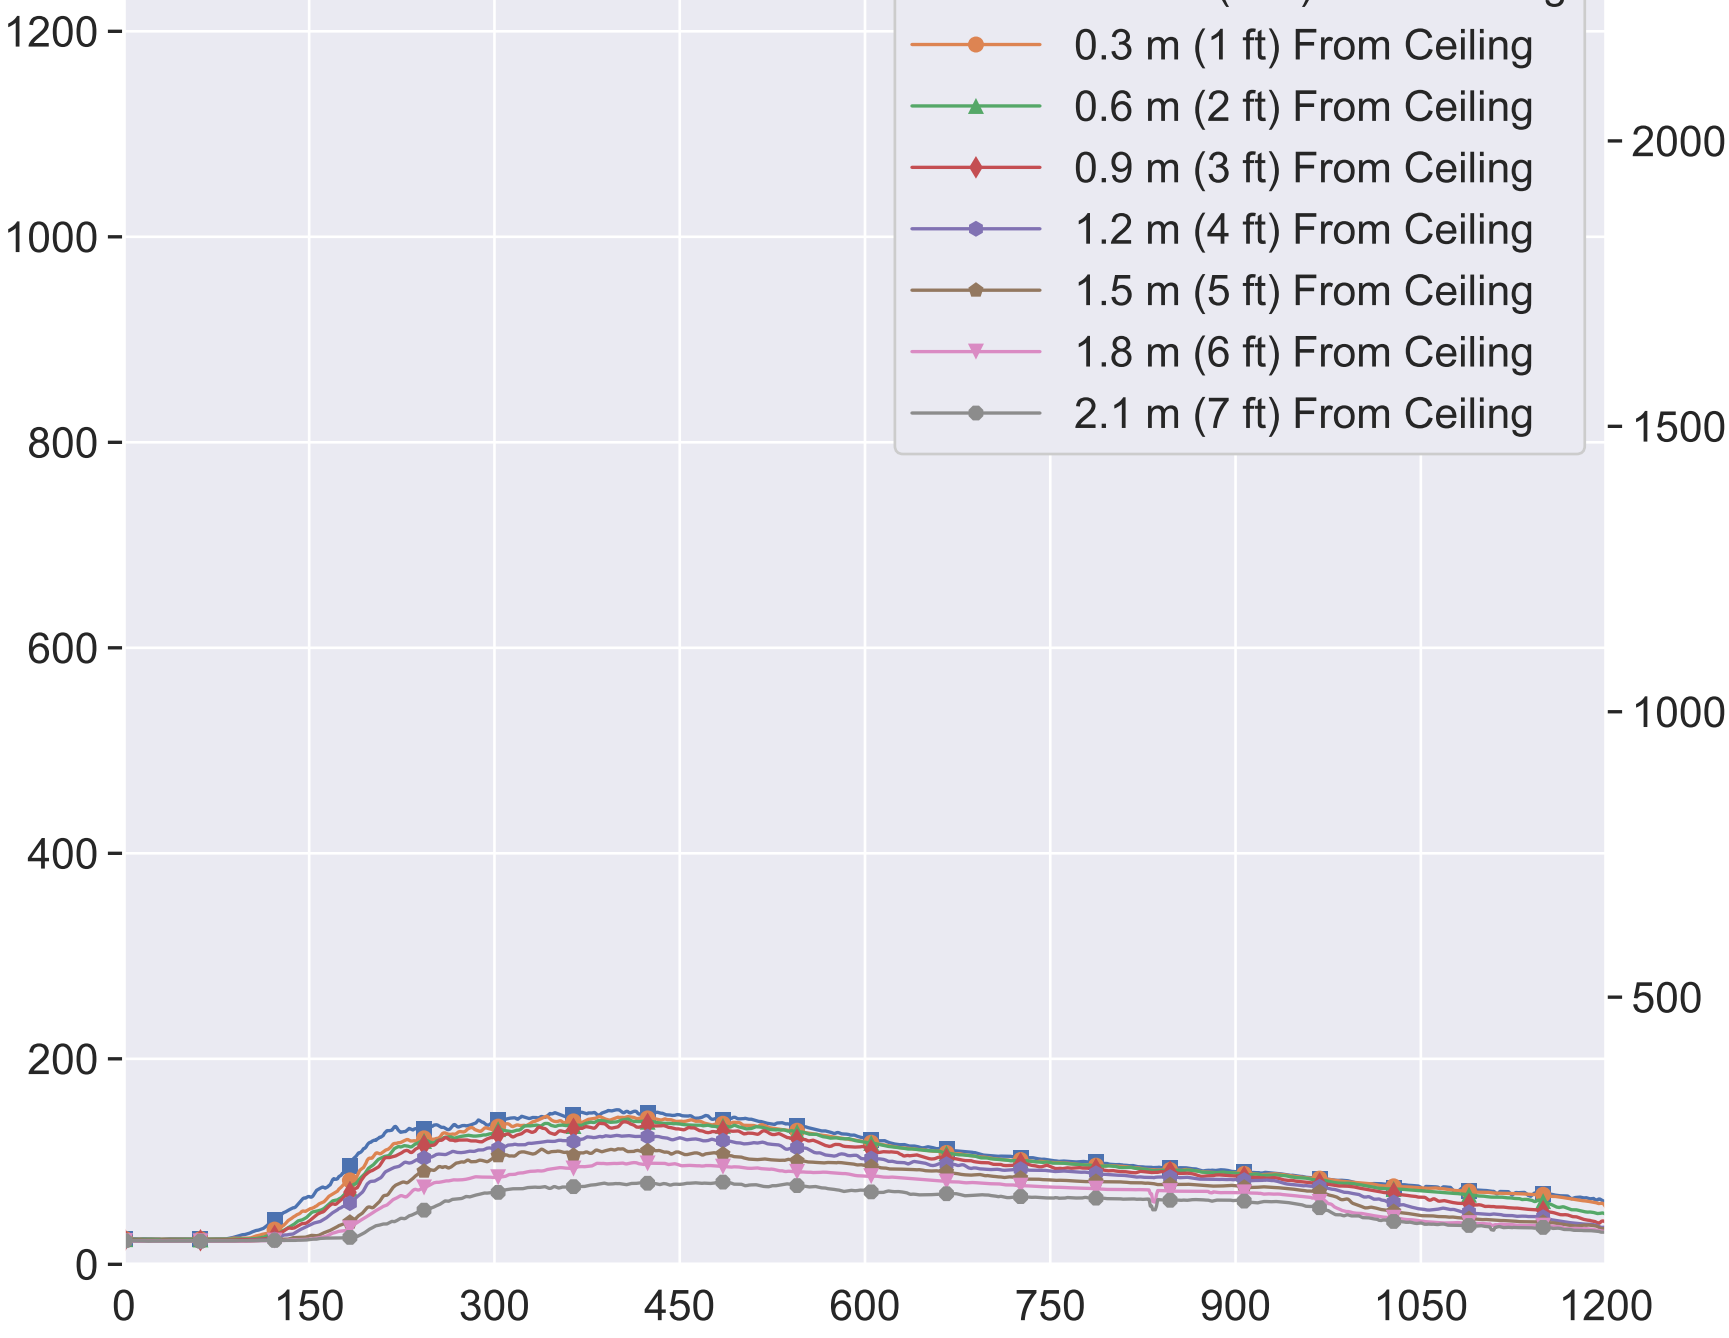

Temperature (°C)

Temperature (°F)

- 0.02 m (1 in) From Ceiling
- 0.3 m (1 ft) From Ceiling
- 0.6 m (2 ft) From Ceiling
- 0.9 m (3 ft) From Ceiling
- 1.2 m (4 ft) From Ceiling
- 1.5 m (5 ft) From Ceiling
- 1.8 m (6 ft) From Ceiling
- 2.1 m (7 ft) From Ceiling

Time (s)