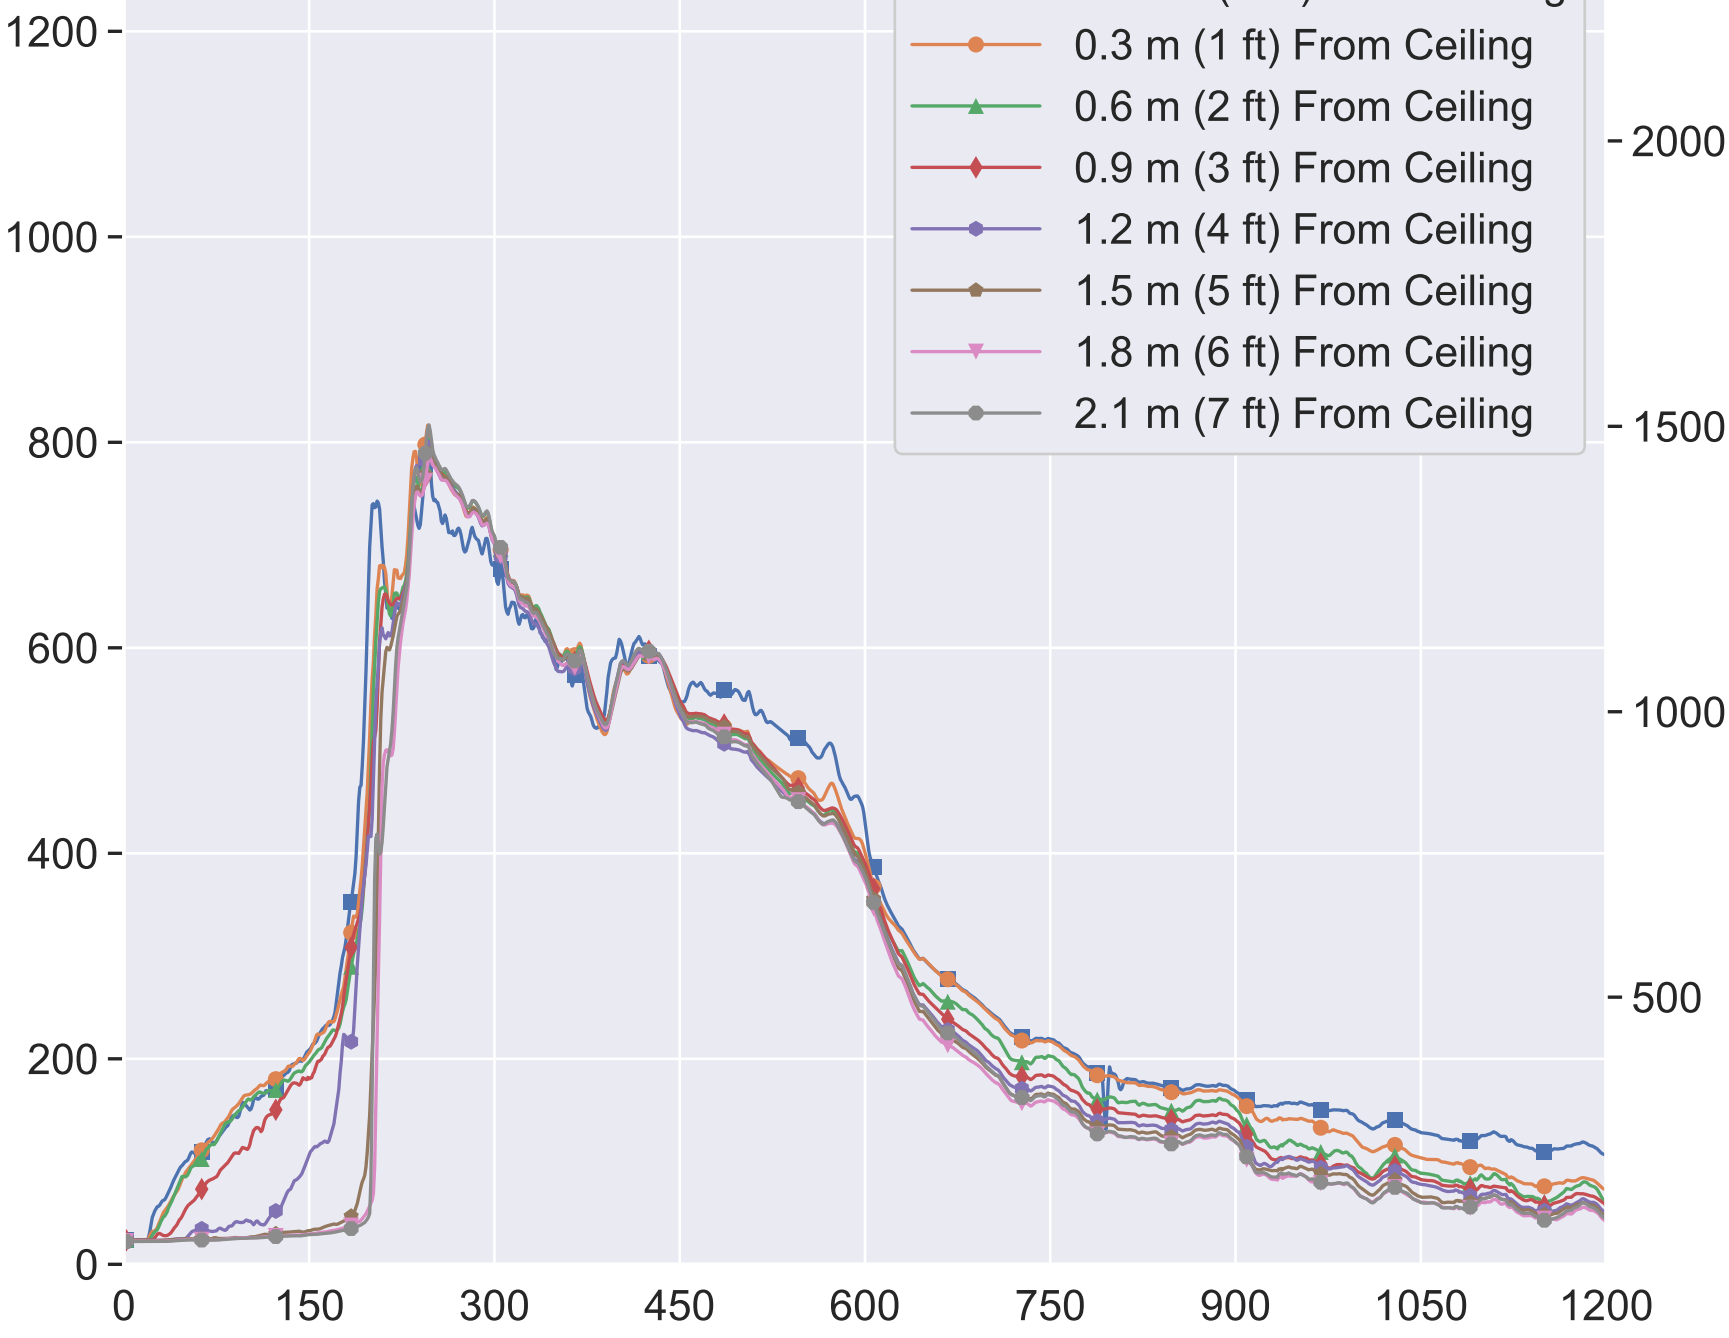

Temperature (° C)

Temperature (° F)

- 0.02 m (1 in) From Ceiling
- 0.3 m (1 ft) From Ceiling
- 0.6 m (2 ft) From Ceiling
- 0.9 m (3 ft) From Ceiling
- 1.2 m (4 ft) From Ceiling
- 1.5 m (5 ft) From Ceiling
- 1.8 m (6 ft) From Ceiling
- 2.1 m (7 ft) From Ceiling

Time (s)